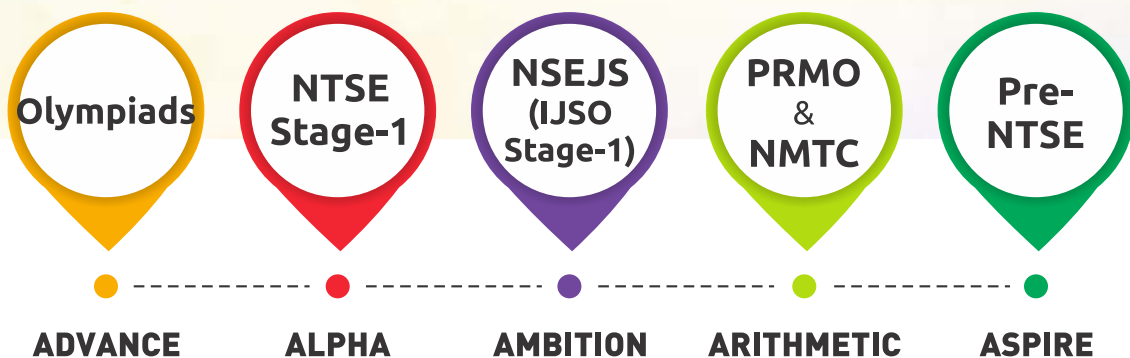

Summer WORKSHOP 2018

About Summer Workshop: Resonance Raipur PCCP Division announces 2 Weeks Academic Workshop during Summer Vacations for the preparation of Competitive Exams which are conducted at National & International Level.

Eligibility: Class V to X

Workshops & Target

Resonance Eduventures Limited

Resonance Raipur Study Center: 1st & 2nd Floor, Vandana Bajaj Automobiles, Vivekanand Ashram Chowk, Opp. Rajkumar college, Ramkund, G.E. Road, Raipur (Chhattisgarh) - 492001 | **Tel. No.:** 0744-5566655, 7771007837 / 38 | **E-mail:** raipur@resonance.ac.in

Registered & Corporate Office: CG Tower, A-46 & 52, IPIA, Near City Mall, Jhalawar Road, Kota (Rajasthan)- 324005
Tel. No.: 0744-6607777, 6635555, 3012100 | **CIN:** U80302RJ2007PLC024029

To Know more: sms **RESO** at **56677** | **E-mail:** contact@resonance.ac.in | **Website:** www.resonance.ac.in

Toll Free: 1800 258 5555 | www.resonance.ac.in