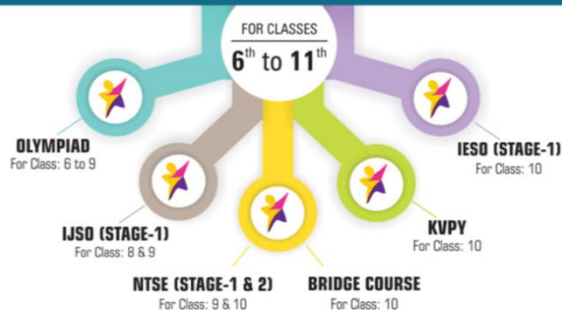

Toll Free: 1800 258 5555 | Visit: www.resonance.ac.in

Toll Free: 1800 258 5555 | Visit: www.resonance.ac.in

WINTER WORKSHOP

ZENITH
ACADEMIC WORKSHOP

WIN CASH PRIZES

26 December 2016 to 07 January 2017

Timings: 9:00 am to 2:00 pm (Regular Class) | 3:00 pm to 6:00 pm (Doubt Class)