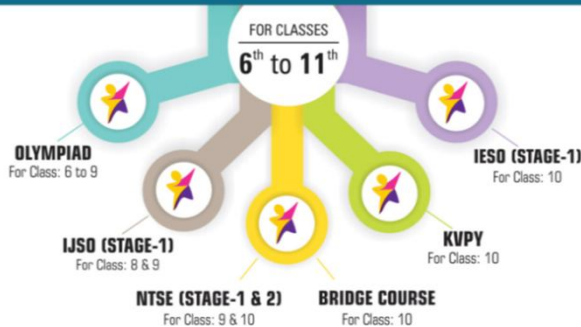

Toll Free: 1800 258 5555 | Visit: www.resonance.ac.in 

ZENITH
ACADEMIC WORKSHOP

WIN CASH PRIZES

26 December 2016 to 07 January 2017
Timings: 9:00 am to 2:00 pm (Regular Class) | 3:00 pm to 6:00 pm (Doubt Class)